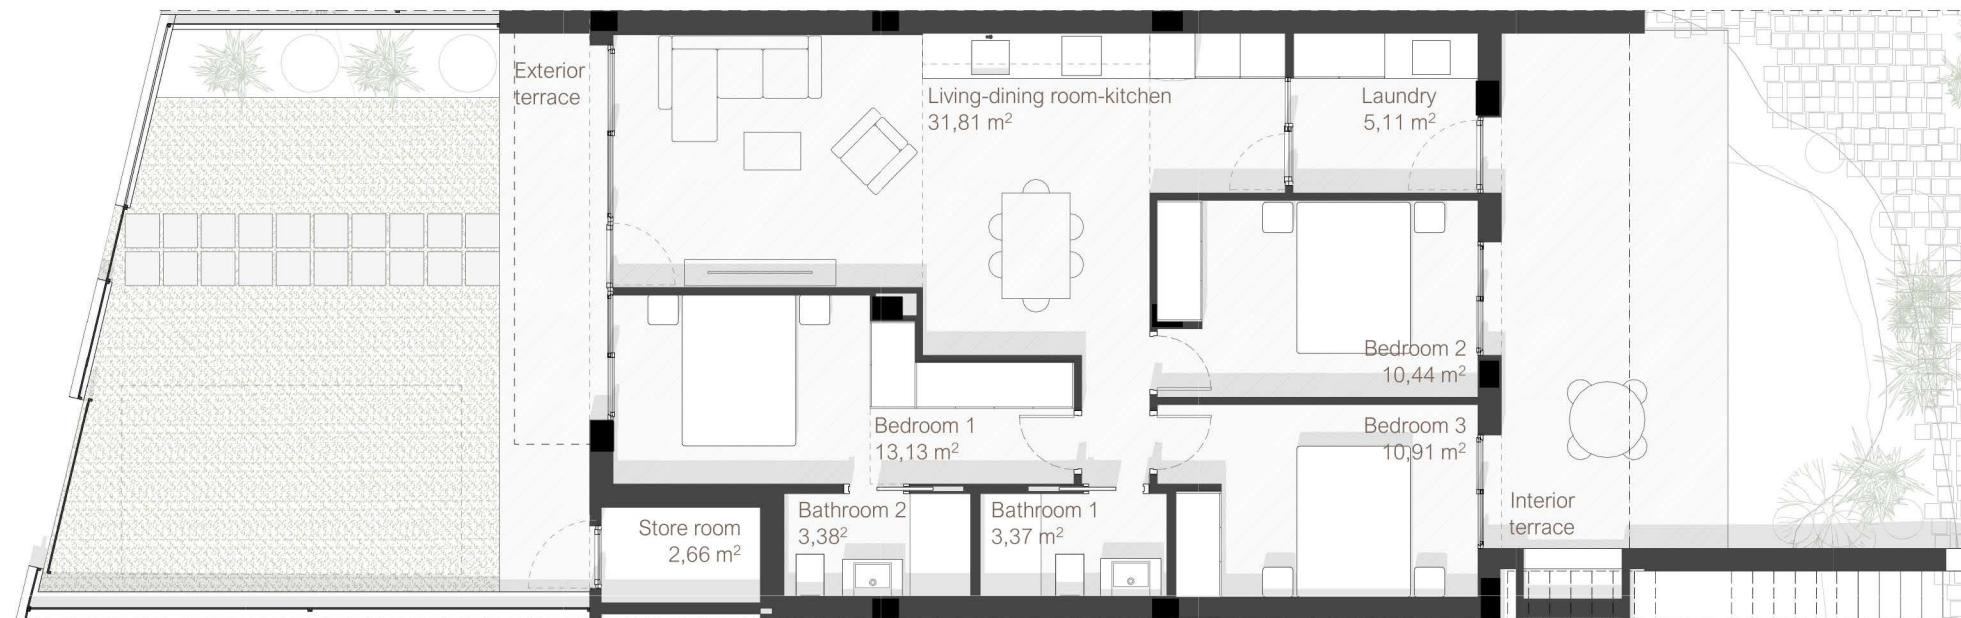

Apartment
Ground floor

Constructed Area

Build size	
Apartment	92.01 m ²
Store room	3.57 m ²
	95.58 m ²

Outdoor	
Interior terrace	22.41 m ²
Interior garden	24.88 m ²
Exterior terrace	9.49 m ²
Exterior garden	42.85 m ²
	99.63 m ²

TOTAL	195.21 m ²
Plot	195,21 m ²

Ground floor

APARTMENT
TYPE 2

Ground floor